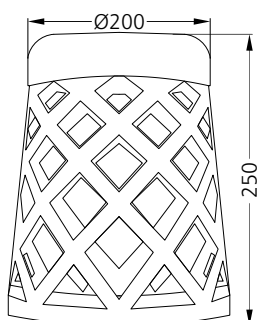

Peculo

LED	Typ CRI	Body Finish	Voltage	IP / IK Rating	Dimming Options	Accessories
Array 3 Step MacAdam L90-B10 60,000Hrs	82	Matt Black Matt Grey	AC230V	IP65 IK06	Non Dim Triac Analog Dali	NA

Peculo Bollard

Basket S
#3148

Power	10W
Lumen / CCT	655lm - 3000K
UGR	<19
Height	250mm
Driver Placement	In-built