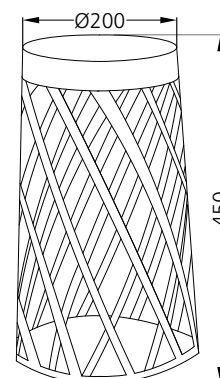

Basket S
#3148

Power	10W
Lumen / CCT	655lm - 3000K
UGR	<19
Height	250mm
Driver Placement	In-built

Basket M
#3149

Power	10W
Lumen / CCT	655lm - 3000K
UGR	<19
Height	450mm
Driver Placement	In-built