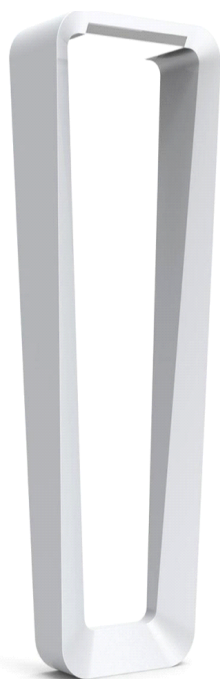

Peculo

LED	Typ CRI	Body Finish	Voltage	IP / IK Rating	Dimming Options	Accessories
High Power / Array 3 Step MacAdam L90-B10 60,000Hrs	82	Matt Black Matt Grey	AC230V	IP65 IK06	Non Dim Triac Analog Dali	NA

Peculo Bollard

Stand
#3146

Power	10W
Lumen / CCT	865lm - 3000K
UGR	<19
Height	900mm
Driver Placement	In-built