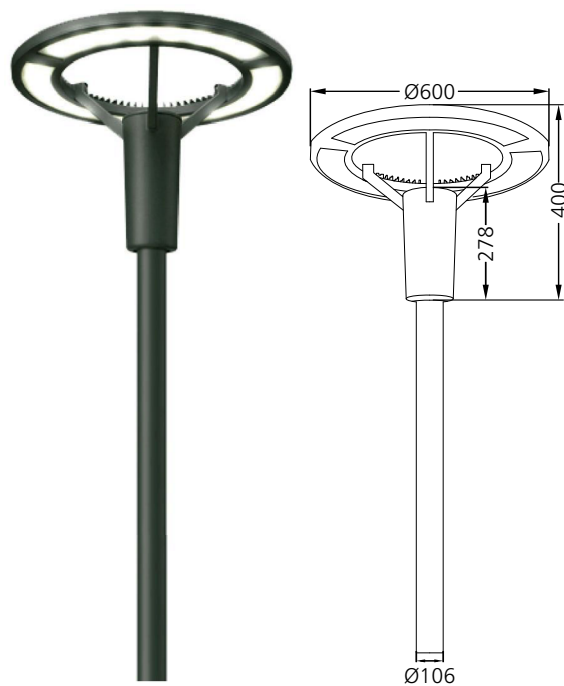

Ring
#3116

Power	30W
Lumen / CCT	3540lm - 3000K 3645lm - 4000K
UGR	< 19
Height	3.0m 4.0m 6.0m
Driver Placement	In-built

Power	40W
Lumen / CCT	4040lm - 3000K 4160lm - 4000K
UGR	< 19
Height	3.0m 4.0m 6.0m
Driver Placement	In-built