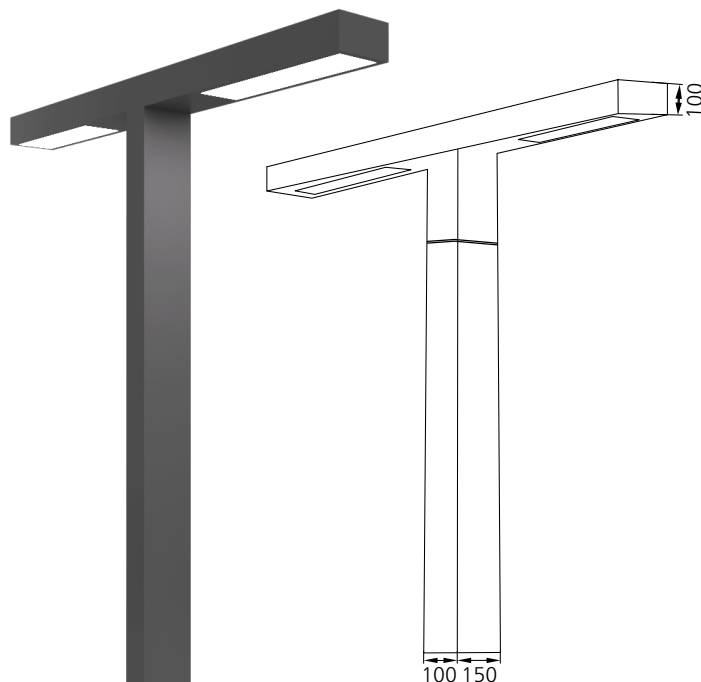

Peculo Pole

Stem
#3111

Stem Duo
#3112

Power	40W/60W
Lumen / CCT	4720lm/7080lm - 3000K 4860lm/7290lm - 4000K
UGR	<19
Height	4.0m 6.0m
Driver Placement	In-built

Power	2x40W/2x60W
Lumen / CCT	2x4720lm/2x7080lm - 3000K 2x4860lm/2x7290lm - 4000K
UGR	<19
Height	4.0m 6.0m
Driver Placement	In-built