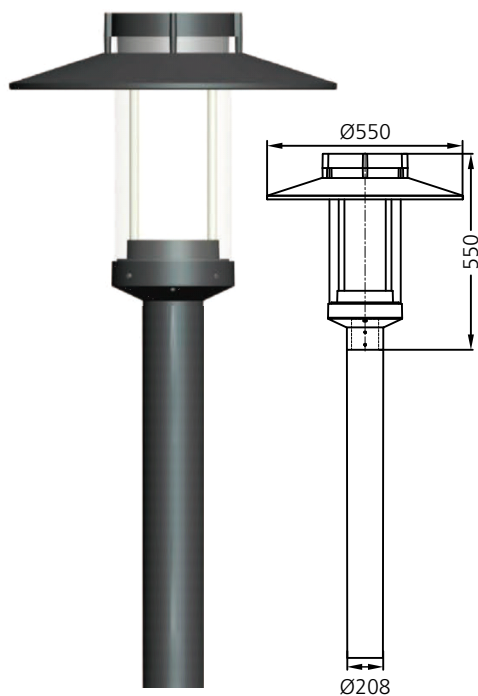

Peculo

LED	Typ CRI	Body Finish	Voltage	IP / IK Rating	Dimming Options	Accessories
High Power 3 Step MacAdam L90-B10 60,000Hrs	82	Matt Black Matt Grey	AC230V	IP65 IK06	Non Dim Triac Analog Dali	NA

Peculo Pole

Parsol
#3115