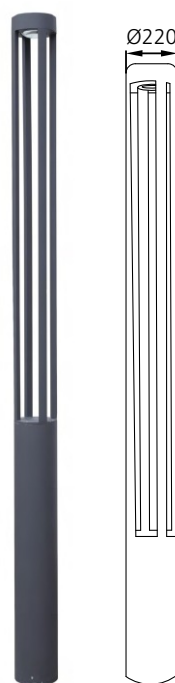

Peculo Pole

Stem
#3111

Stem Duo
#3112

Power	40W/60W
Lumen / CCT	4720lm/7080lm - 3000K 4860lm/7290lm - 4000K
UGR	<19
Height	4.0m 6.0m
Driver Placement	In-built

Power	2x40W/2x60W
Lumen / CCT	2x4720lm/2x7080lm - 3000K 2x4860lm/2x7290lm - 4000K
UGR	<19
Height	4.0m 6.0m
Driver Placement	In-built

Peculo

LED	Typ CRI	Body Finish	Voltage	IP / IK Rating	Dimming Options	Accessories
Array 3 Step MacAdam L90-B10 60,000Hrs	82	Matt Black Matt Grey	AC230V	IP65 IK06	Non Dim Triac Analog Dali	NA

Peculo Pole

Hollow - PL
#3113

Baton R
#3114

Power	2x20W
Lumen / CCT	2x2340lm - 3000K 2x2410lm - 4000K
UGR	<19
Height	4.0m
Driver Placement	In-built

Power	25W/40W
Lumen / CCT	2805lm/4480lm - 3000K 2890lm/4610lm - 4000K
UGR	<19
Height	3.0m 4.0m
Driver Placement	In-built

Peculo Pole

Vintage
#3119

Crown
#3120

Power	30W
Lumen / CCT	2940lm - 3000K 3025lm - 4000K
UGR	<19
Height	3.0m 4.0m
Driver Placement	In-built

Power	30W
Lumen / CCT	2940lm - 3000K 3025lm - 4000K
UGR	<19
Height	3.0m 4.0m
Driver Placement	In-built