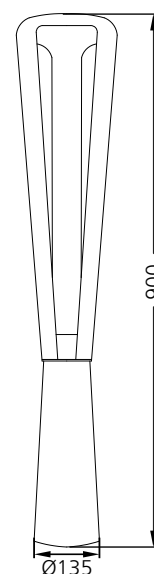

Stump
#3147

Power	10W
Lumen / CCT	825lm - 3000K
UGR	<19
Height	900mm
Driver Placement	In-built