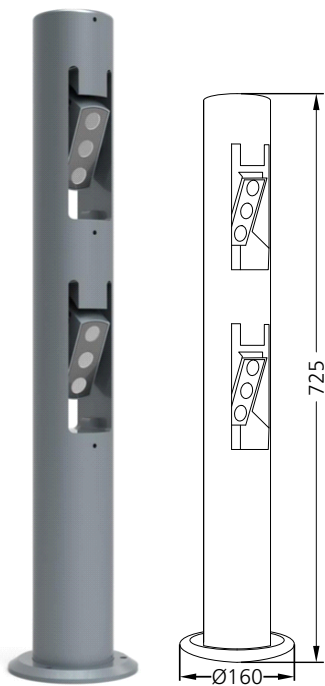

Peculo

LED	Typ CRI	Body Finish	Voltage	IP / IK Rating	Dimming Options	Accessories
High Power / Array 3 Step MacAdam L90-B10 60,000Hrs	82	Matt Black Matt Grey	AC230V	IP65 IK06	Non Dim Triac Analog Dali	NA

Peculo Bollard

Smart
#3144