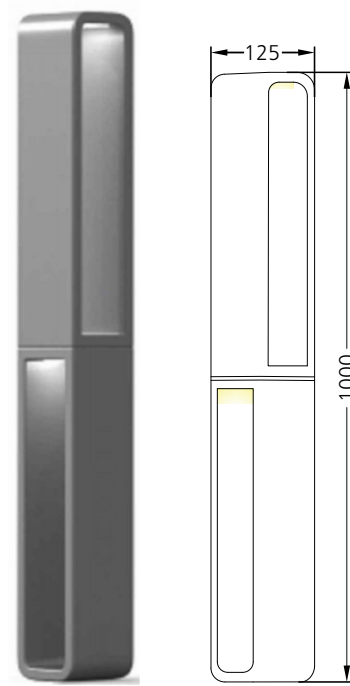

Hollow - BL
#3145

Power	12W
Lumen / CCT	1050lm - 3000K
UGR	<19
Height	725mm
Driver Placement	In-built

Power	2x7W
Lumen / CCT	2x630lm - 3000K
UGR	<19
Height	1000mm
Driver Placement	In-built