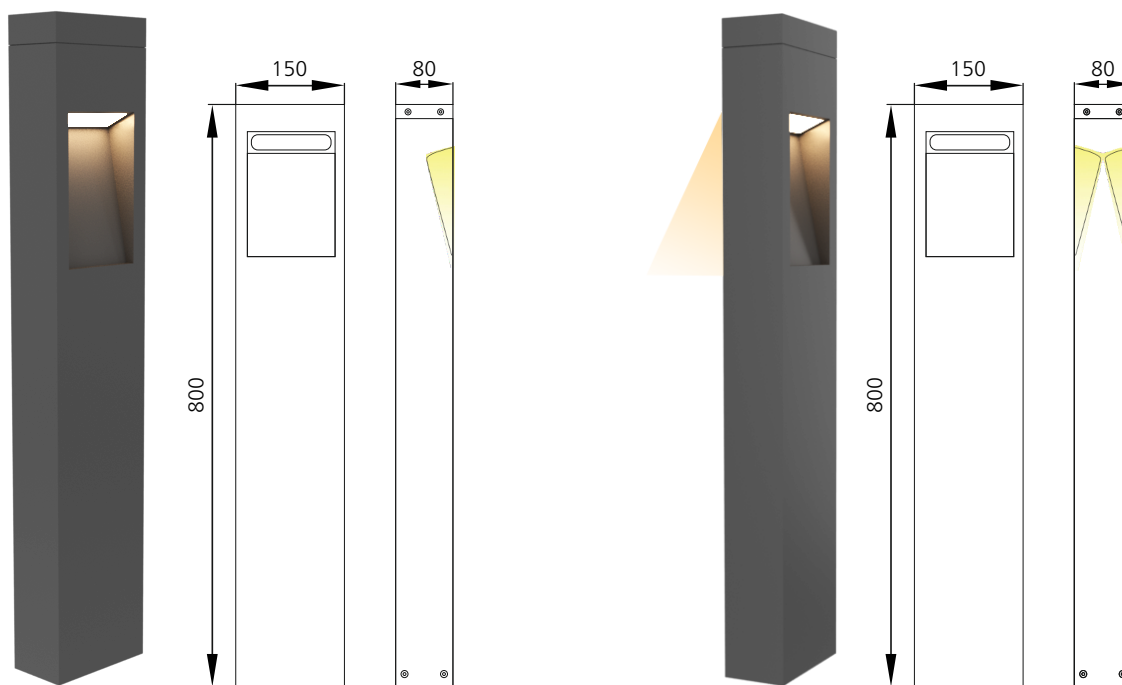

Peculo Bollard

Step
#3140

Step Duo
#3141

Power	8W
Lumen / CCT	705lm - 3000K
UGR	<19
Height	800mm
Driver	In-built
Placement	

Power	2x8W
Lumen / CCT	2x705lm - 3000K
UGR	<19
Height	800mm
Driver	In-built
Placement	