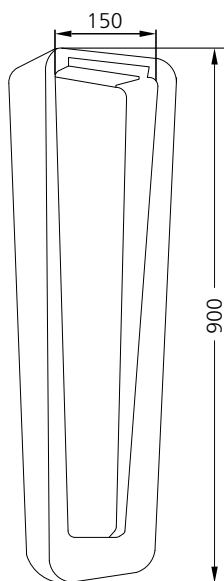

Peculo

LED	Typ CRI	Body Finish	Voltage	IP / IK Rating	Dimming Options	Accessories
High Power / Array 3 Step MacAdam L90-B10 60,000Hrs	82	Matt Black Matt Grey	AC230V	IP65 IK06	Non Dim Triac Analog Dali	NA

Peculo Bollard

Stand
#3146

Power	10W
Lumen / CCT	865lm - 3000K
UGR	<19
Height	900mm
Driver Placement	In-built