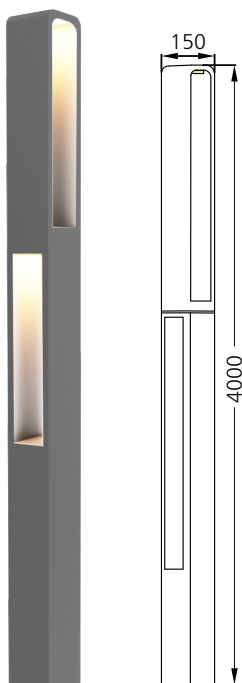

Peculo Pole

Stem
#3111

Stem Duo
#3112

Power	40W/60W
Lumen / CCT	4720lm/7080lm - 3000K 4860lm/7290lm - 4000K
UGR	<19
Height	4.0m 6.0m
Driver Placement	In-built

Power	2x40W/2x60W
Lumen / CCT	2x4720lm/2x7080lm - 3000K 2x4860lm/2x7290lm - 4000K
UGR	<19
Height	4.0m 6.0m
Driver Placement	In-built

Hollow - PL
#3113

Baton R
#3114

Power	2x20W
Lumen / CCT	2x2340lm - 3000K 2x2410lm - 4000K
UGR	<19
Height	4.0m
Driver Placement	In-built

Power	25W/40W
Lumen / CCT	2805lm/4480lm - 3000K 2890lm/4610lm - 4000K
UGR	<19
Height	3.0m 4.0m
Driver Placement	In-built

Peculo Pole

Vintage
#3119

Crown
#3120

Power	30W
Lumen / CCT	2940lm - 3000K 3025lm - 4000K
UGR	<19
Height	3.0m 4.0m
Driver Placement	In-built

Power	30W
Lumen / CCT	2940lm - 3000K 3025lm - 4000K
UGR	<19
Height	3.0m 4.0m
Driver Placement	In-built